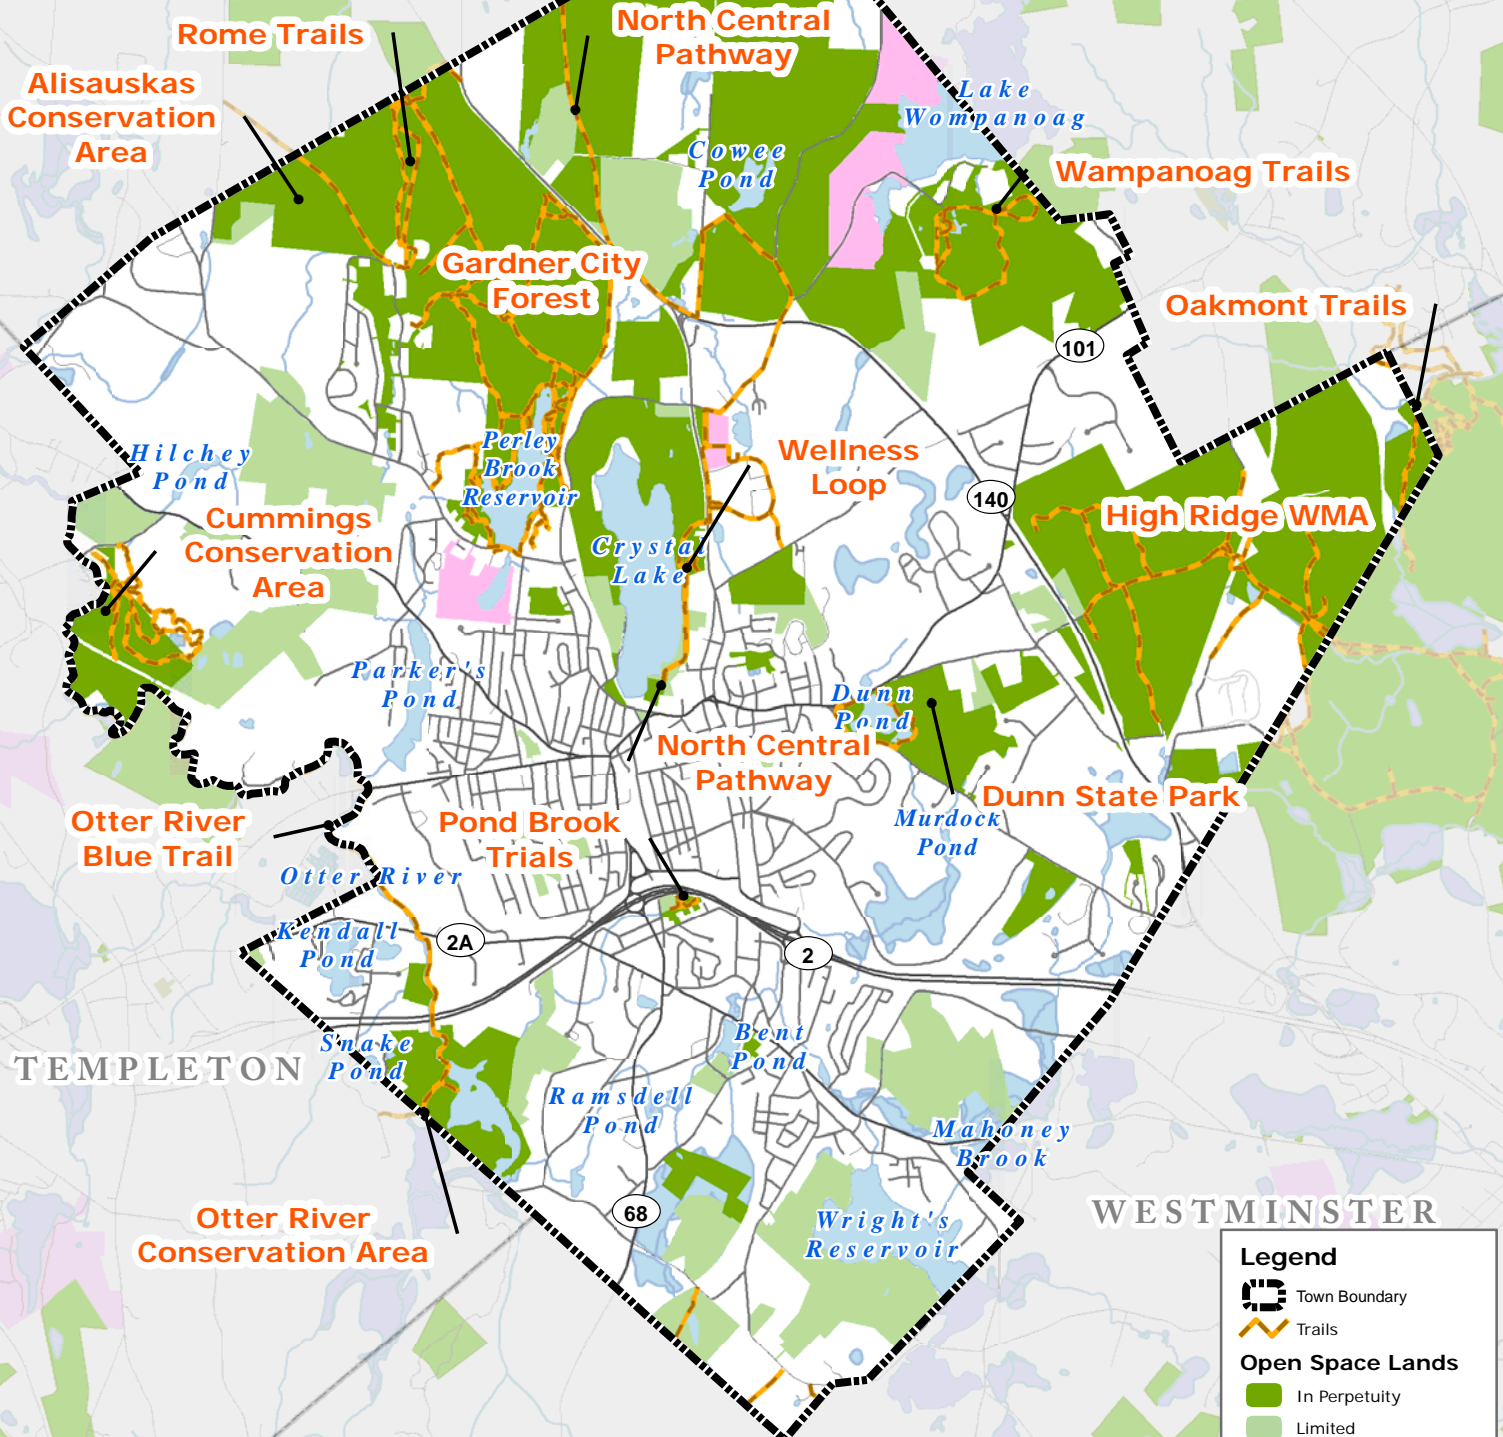

Gardner Trail Inventory

April 2018

0 2,200 4,400
Feet

WINCHENDON

ASHBURNHAM

Wampanoag Trails

Oakmont Trails

High Ridge WMA

Dunn State Park

WESTMINSTER

HUBBARDSTON

Legend

Town Boundary

Trails

Open Space Lands

In Perpetuity

Limited

None

Streams

Lakes, Ponds & Reservoirs

Roads

Data Sources: City of Gardner, MassGIS, MA DOT, MRPC